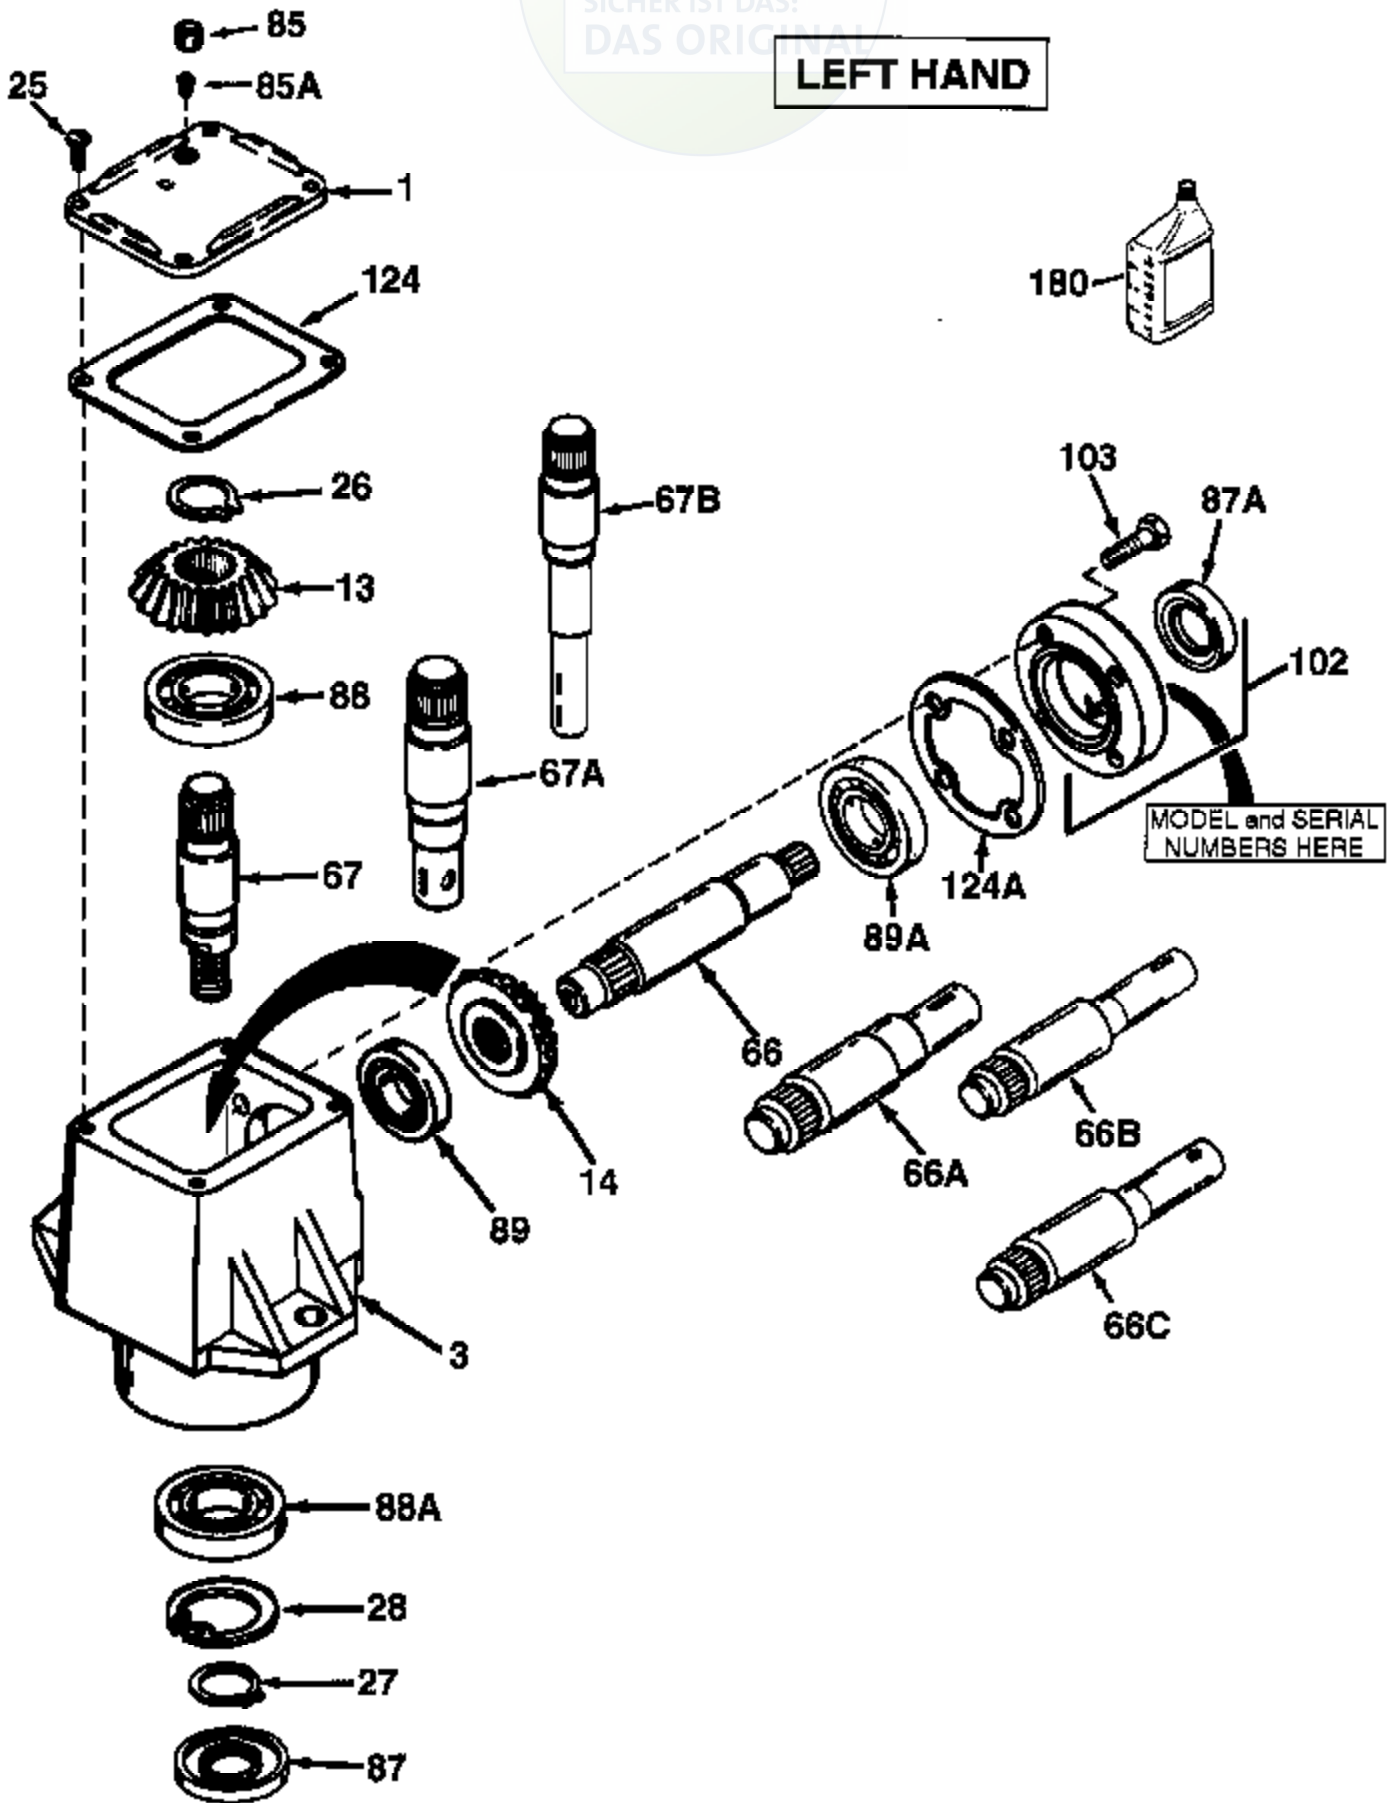

JOIST

SICHER IST DAS:
DAS ORIGINAL

LEFT HAND

Ref #	Part Number	Qty	Description
1	772067	1	Right Angle Drive Head Cover
3	770092A	1	Right Angle Drive Housing
13	778101A	1	Miter Gear (17 teeth-steel)
14	778101A	1	Miter Gear (17 teeth-steel)
25	792025	4	Screw, 10-24 x 1/2"
26	788018	1	Retaining Ring
27	788019	1	Retaining Ring
28	792119	1	Retaining Ring
66	776041A	1	Input Pinion Shaft (4-31/64" long)
67	776425	1	Output Shaft (4.648" long)
85	792039	1	Pipe Plug, 1/8-27
87	788029A	1	Oil Seal 7/8"
87A	788031	1	Oil Seal 7/8"
88	780034	1	Ball Bearing 7/8" ID
89	780024	1	Ball Bearing 3/4" ID
102	786029	1	Retainer Cap & Seal (Incl. 87A & 103)
103	792026	4	Bolt, 1/4-20 x 7/8"
124	788028	1	Gasket
124A	788030B	1	Retainer Gasket

1000-1000-071A Page 2 of 2

Peerless